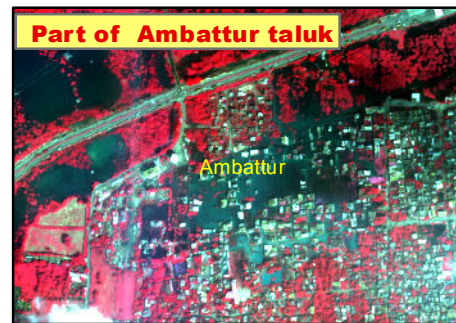

Inundated Area for a part of Ambattur taluk, Thiruvallur District, Tamil Nadu State

Date of Issue : 14.11.2021

DISASTER EVENT ID: 15-FL-2021-TN
MAP ID: 2021/17

Cartosat-2E-MX Image of 07-February-2021

Cartosat-2E-MX Image of 13-November-2021

Location Map

Tamil Nadu State

Thiruvallur District

Part of Ambattur taluk

RRES
National Remote Sensing Centre, ISRO
Dept. of Space, Govt. of India
Hyderabad- 500 037
E-Mail: flood@nrsc.gov.in
www.nrsc.gov.in