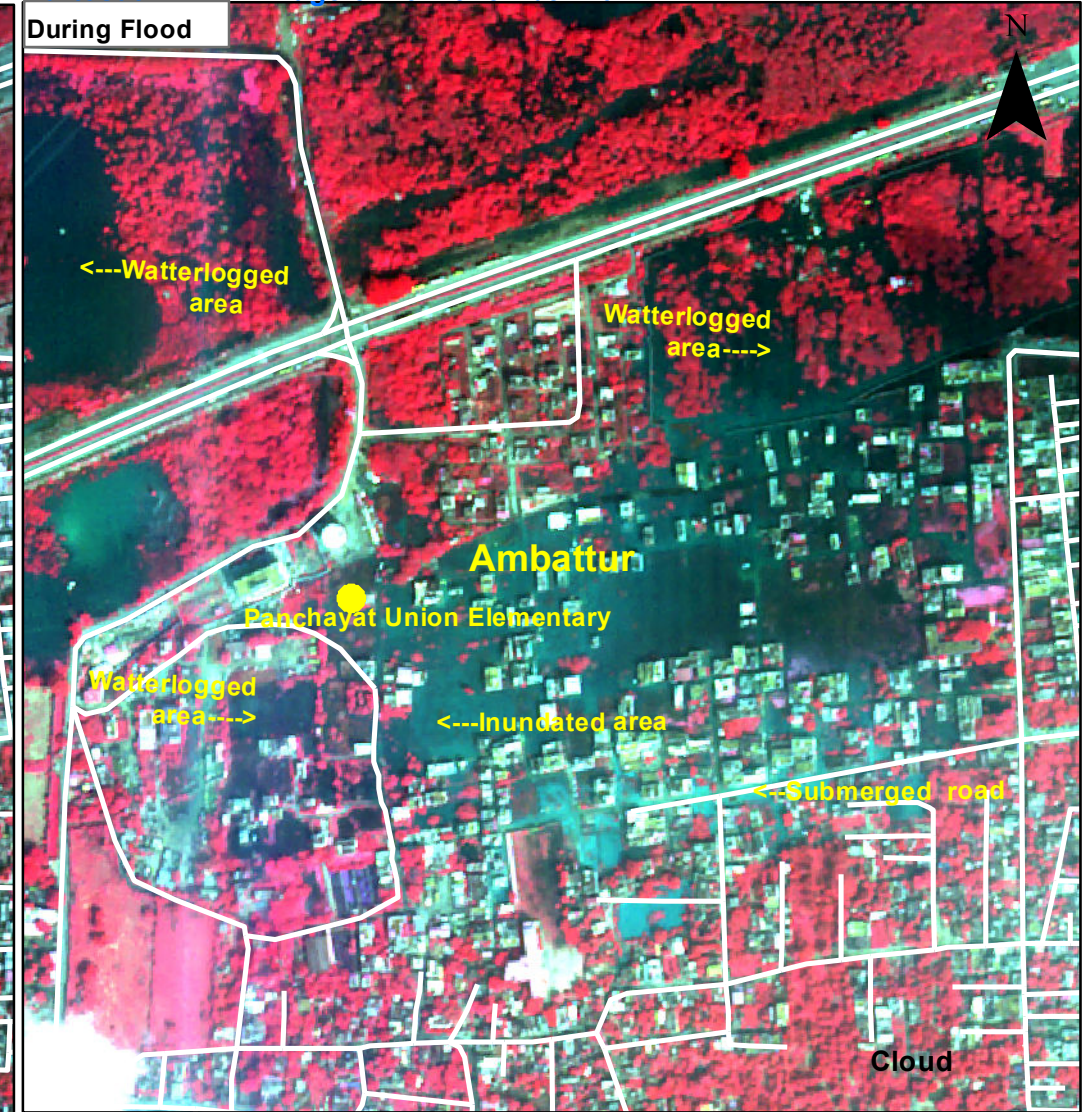

Inundated Area for a part of Ambattur taluk, Thiruvallur District, Tamil Nadu State

Date of Issue : 14.11.2021

DISASTER EVENT ID: 15-FL-2021-TN
MAP ID: 2021/17

Cartosat-2E-MX Image of 07-February-2021

Cartosat-2E-MX Image of 13-November-2021

Location Map

Tamil Nadu State

Thiruvallur District

Part of Ambattur taluk

RRES
National Remote Sensing Centre, ISRO
Dept. of Space, Govt. of India
Hyderabad- 500 037
E-Mail: flood@nrsc.gov.in
www.nrsc.gov.in