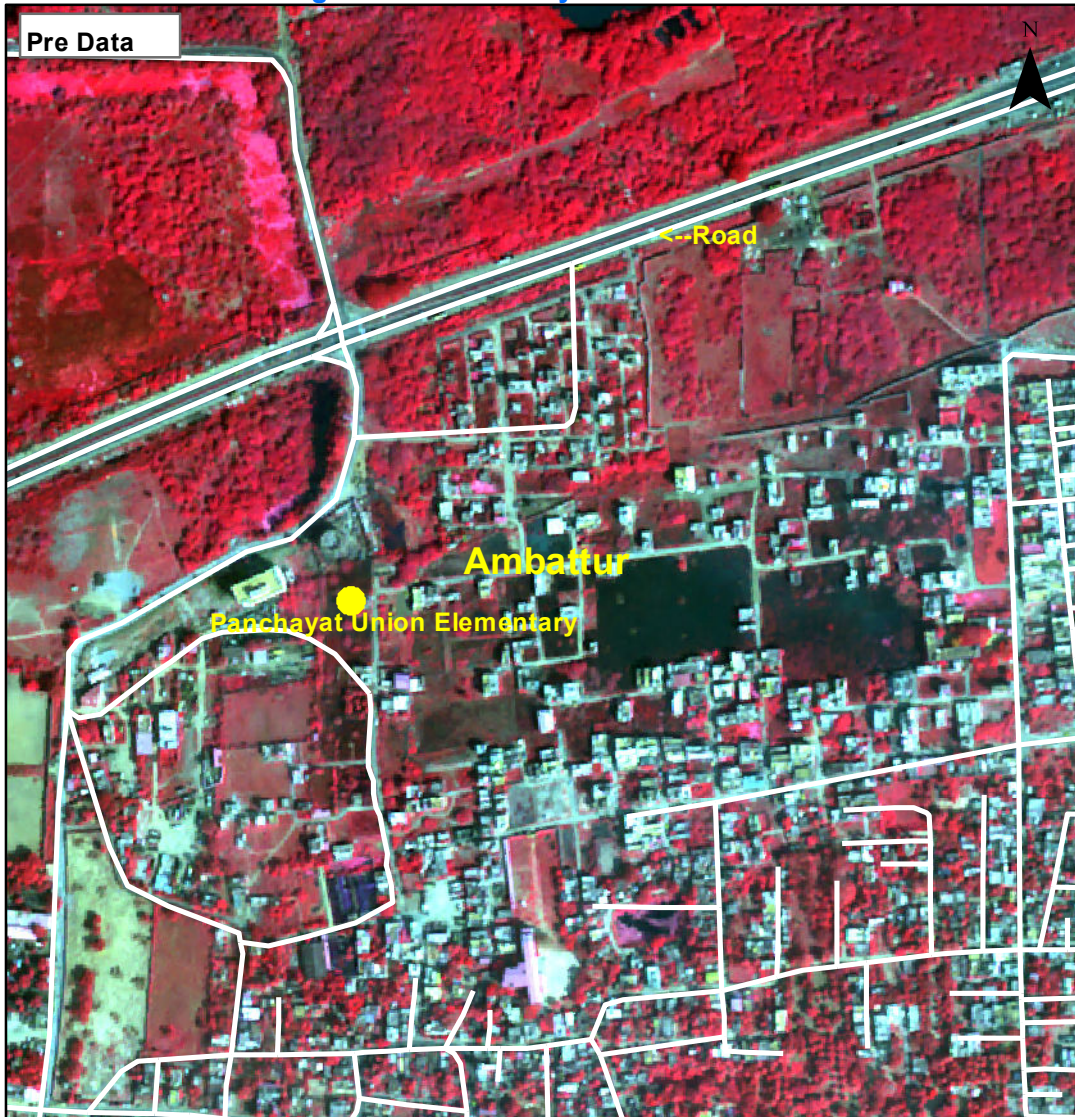

Inundated Area for a part of Ambattur taluk, Thiruvallur District, Tamil Nadu State

Date of Issue : 14.11.2021

DISASTER EVENT ID: 15-FL-2021-TN
MAP ID: 2021/17

Cartosat-2E-MX Image of 07-February-2021

Cartosat-2E-MX Image of 13-November-2021

Location Map

Tamil Nadu State

Thiruvallur District

Part of Ambattur taluk

RRES
National Remote Sensing Centre, ISRO
Dept. of Space, Govt. of India
Hyderabad- 500 037
E-Mail: flood@nrsc.gov.in
www.nrsc.gov.in